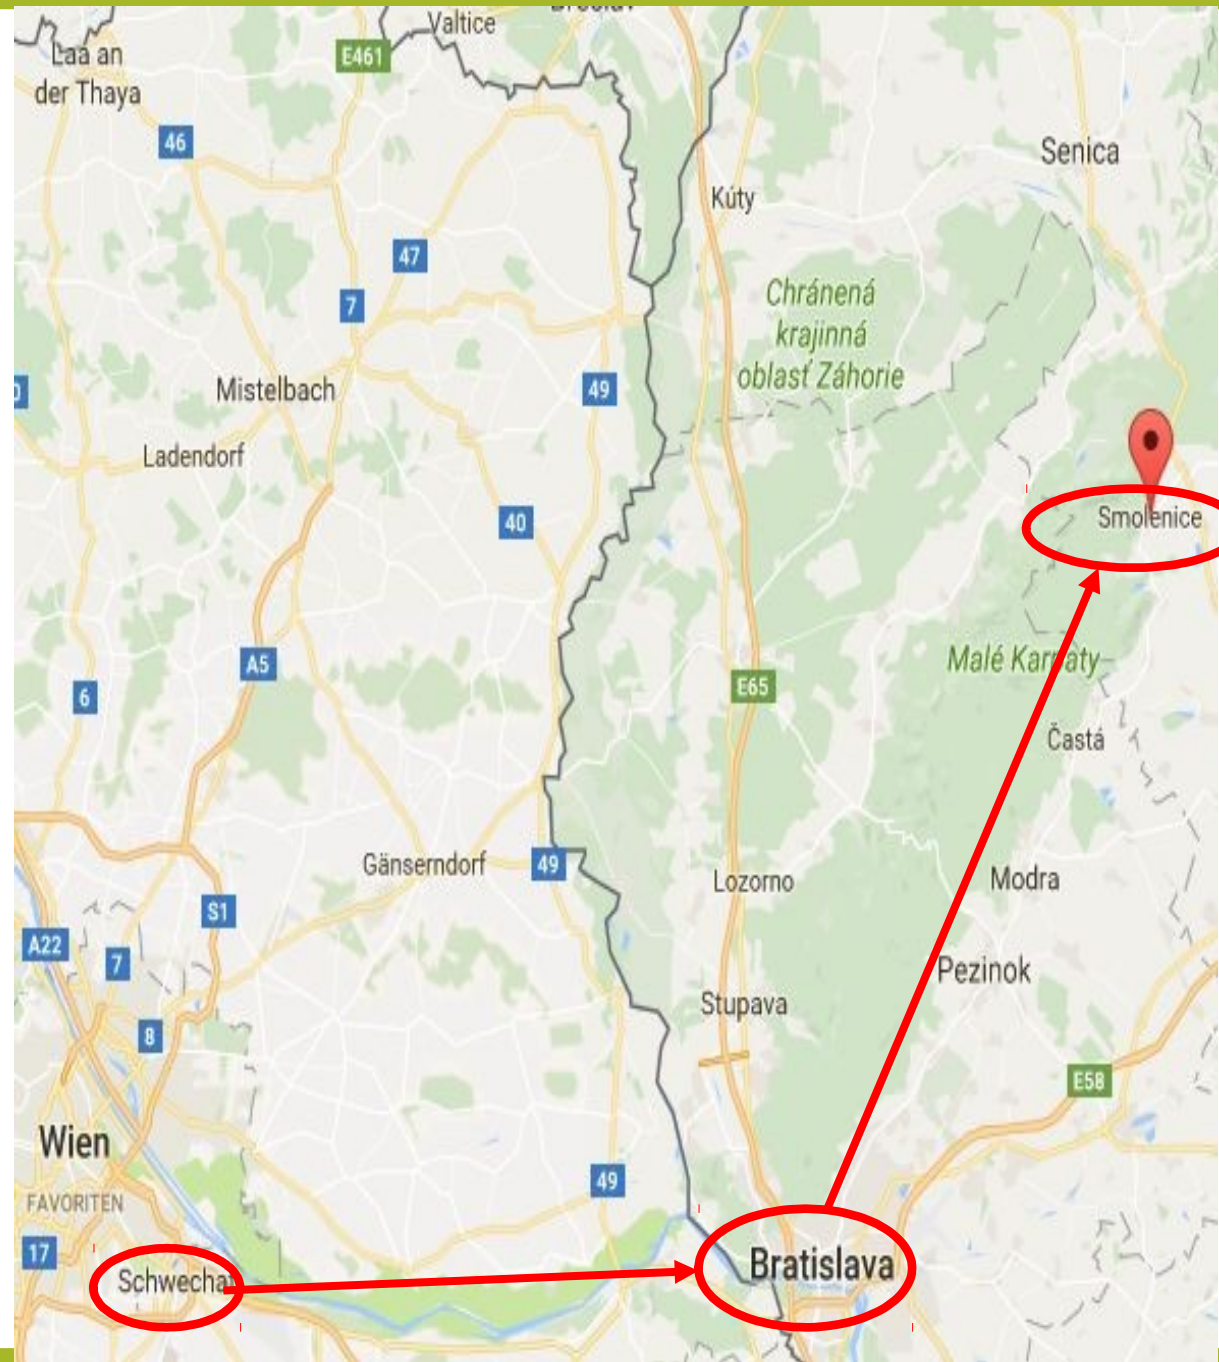

## Travel

**Smolenice is  
accessible by bus and  
train**

**Flying to Vienna**

**Taking bus to**

**Bratislava**

**(each 30 min)**

**Taking bus to Smolenice**

**(I can organize special bus**

## Driny cave

Walking distance from the castle

## Cervený kámen castle

20 min by bus, biggest cellars in Central Europe